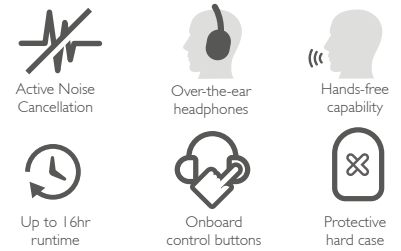

Tranze

Active noise-cancelling headphones
Bluetooth® compatible

A premium listening experience, no distractions allowed

Armed with world-class noise cancellation technology, these headphones let you indulge yourself in great sound by effectively eliminating ambient noise the moment you switch the ANC on. Perfect for travel, work or walking in a crowded street, they are designed for both, wired and wireless modes without compromising quality. You will appreciate the quiet listening experience that makes every note sounds immaculate every time you wear the headphones. What's more, the built-in microphone allows taking clear calls even in windy or loud environments. Fine-tuned for comfort, they ensure a pleasant listening experience from dawn to dusk, with no interruptions of any kind. Convenient and portable, these headphones are designed not only for saving your desk space, but also for taking them on your next journey while keeping them safe in their carbon fiber hard protective case.

Highlights

- High-definition acoustics delivered through high-power 40mm large-aperture drivers
- Advanced Active Noise Cancellation Technology ANC blocks out unwanted ambient distractions so you can focus on what you want to hear
- Convenient 6-level battery status prompts state the charge level in real time
- Full on-board controls for power, ANC feature, music and phone call management
- Equipped with a lithium-ion battery, they provide extended playback times of up to 16 hours on a single charge
- Built-in microphone allows you to easily switch between playing music and incoming calls
- Engineered for comfort, it comes with 90 degree swiveling ear cups and adjustable headband
- Ultra-soft, pressure relieving leatherette cushions
- Real aluminum frame and quality construction are enhanced by their stylish and lightweight design
- Foldable design for easy portability in its attractive carbon fiber hard protective case