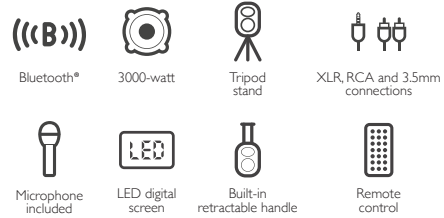

K-Boom Pro

All-in-one DJ loudspeaker system

Create a center-stage experience wherever you go
 Amplify your audio and add sound all around with the amazing **K-Boom Pro** Loudspeaker System from Klip Xtreme®. With 3000W of power, this two-way system packs a 15-inch subwoofer and a 1-inch high frequency driver into a compact design, making this an extremely portable, easy to carry and versatile music machine. It pairs with virtually any *Bluetooth*-enabled device to stream music wirelessly up to 33 feet away from smartphones, tablets, laptops or any other compatible audio source.

Highlights

- Peak power output of up to 3000W, for distortion free, stage quality sound
- Works with your favorite *Bluetooth*-enabled devices
- Versatile multi-source system: XLR input/3.5mm input/1/4 inch stereo/RCA input
- Integrated treble and bass equalizer
- Digital LED screen
- USB flash and SD memory card slots

1 year limited warranty

soundsystem

Specifications

• Device	KWS-900
• Type	15-inch active speaker
• Power output	3000W
• AC input	Voltage selector for 110V/60Hz- 240V/50Hz
Tweeter	
• Driver unit	1-inch titanium
Subwoofer	
• Driver unit	15-inch woofer
Microphone	
• Directivity	Unidirectional
Connectivity	
• Connection type	<i>Bluetooth</i>
• Wireless range	33ft
• Source inputs	Two XLR inputs / 1/4-inch stereo input / 3.5mm line-in / RCA line in
• Output connector	XLR jack
• Memory card slot	Yes
Additional information	
• Dimensions	16x14x27in
• Weight	33lb
• Cable length	5ft
• Warranty	One year