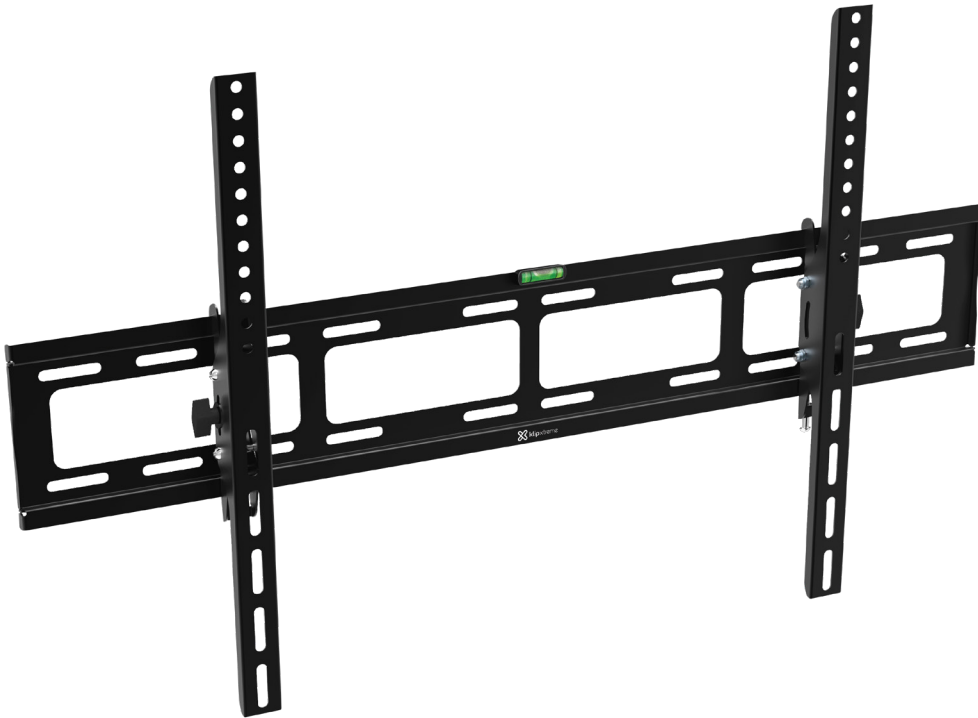

Bubble level system

Tilt
-15° +15° angle

Max load
60kg/132lb

Fits TVs
from 36-80 inches

Tilt mount

for LED/LCD and plasma displays

A stylish TV wall mount for the ultimate entertainment experience!

Sit back, relax and dramatically enhance your viewing potential with this sleek, high-quality wall mount, designed for flat panel televisions with a screen size ranging from 36 to 80 inches. This low profile mount is ideal for home cinema use. It features a sturdy metal construction, innovative sliding grips with a reliable locking mechanism, to easily and securely mount your TV screen against any wall. This functional VESA compliant mount is easy to install, so you can set it up and start enjoying your favorite movies and shows within minutes!

Specifications

TV screen size	36 to 80 inches
Load capacity	132lb
Max. VESA standard	800x500mm
Tilt	-15° +15°
Profile	65mm depth from wall
Bubble level system	Included
Mounting pattern	Universal
All necessary hardware included	
Unit dimensions	33x20.4x2.5in
Material	Steel
Weight	7lb
Color	Black