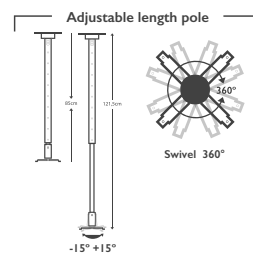

Universal projector

ceiling mount

Max load 33lb

Universal mounting pattern

Tilt
-15° +15°

Swivel
360°

Project the big picture

Grab the attention of your audience by dramatically expanding the viewing potential of your presentations, videos and images with this reliable and versatile Universal Projector Ceiling Mount from Klip Xtreme. Compatible with nearly all data and home theater projectors weighting 33lb or less, this support is quick and easy to install. The supplied extension column incorporates an internal cord management channel as well as security screws for a reliable connection at every point. Equipped with extendable legs and a unique plate configuration, the **KPM-610B** accommodates diverse mounting patterns, which also fits most projector models available in the market. Its sturdy construction combined with its extension pole, offers great flexibility to achieve the desired length, especially in rooms with high ceilings, commonly found in hotels, theaters, conference rooms, convention centers, or anywhere a projector needs to be mounted!

Specifications

- Universal mounting pattern
- Hassle-free assembly and installation
- Includes complete hardware kit
- Functional and versatile design
- Accommodates virtually all projectors of up to 33lb
- The length from the projector to the ceiling can be adjusted between 850 to 1215mm (in 50mm increments)
- Mount legs can be extended up to 330mm diagonally
- Integrated cable management designed to route cords through internal channels for a clutter free look
- Adjustable tilt of -15°+15°
- 360° horizontal swivel
- High-quality steel construction
- Color: black
- Unit dimensions: 230x230x1215mm
- Unit weight: 6.4lb