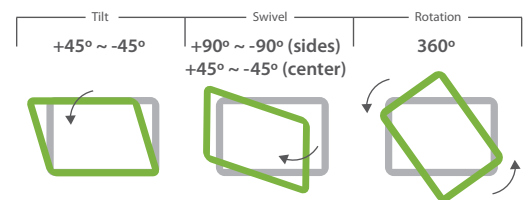

LCD/LED

triple monitor mount

Heavy-duty desktop base

Articulated joints

Cleverly engineered for maximum flexibility and productivity

The KPM-321 allows you to reclaim your valuable desktop space, while promoting a more ergonomic posture for your work station or play station. This rugged, black finish mount is constructed of high-grade steel. Its sturdy desktop base offers superb stability on any desk or countertop. A removable VESA plate makes installation much easier by screwing it into your monitor and then sliding it back onto the arm. Its fully articulating mechanism swivels and tilts to change reading angles, and rotates from landscape-to-portrait without having to remove the screen.

Highlights

- Free-standing design for virtually any desk surface
- Triple monitor mount featuring reinforced arms and high-tech welding technology
- Fits three screens of up to 27 inches, each weighing up to 17.6lb
- Extremely robust - made of high-grade steel and premium-quality materials
- Height adjustable mount compatible with VESA
- Full motion arm allows 90° tilt, 180° swivel (sides) / -90° swivel (center), and 360° rotation for superb flexibility
- Hassle-free assembly and installation on any desktop or table
- Includes complete hardware kit
- Cable management clips keep your station organized

Specifications

Monitor screen size	13 to 27 inches (per arm)
Maximum load	17.6lb (per arm)
Maximum height	18.3in
Environment	Indoor
VESA compatibility	75x75, 100x100
Tilt angle	+45°~-45° (90°)
Swivel angle	+90°~-90° (180°) (Sides)/ +45°~-45° (90°) (Center)
Rotation adjustment	+180°~-180°(360°)
Physical appearance	
Material	Steel and plastic
Color	Black
Dimensions	57x12.4x18.3in
Weight	15.2lb
Additional information	
Certifications	RoHS
Warranty	Lifetime warranty