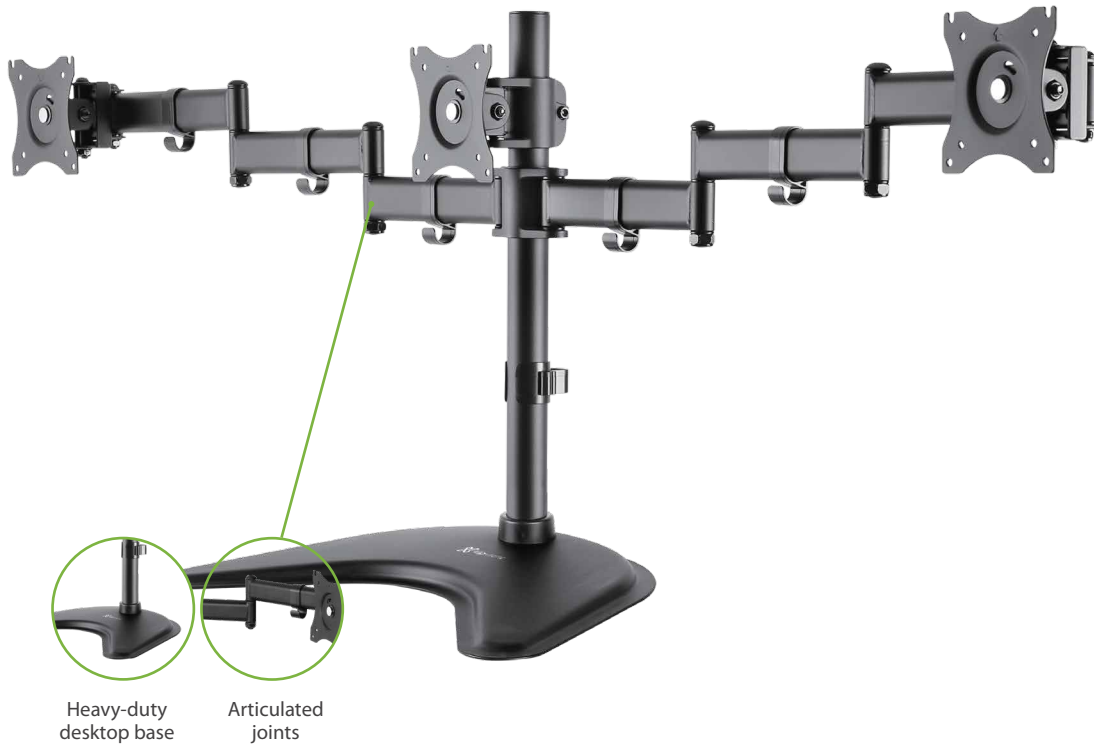

LCD/LED

triple monitor mount

Heavy-duty desktop base

Articulated joints

Cleverly engineered for maximum flexibility and productivity

The KPM-321 allows you to reclaim your valuable desktop space, while promoting a more ergonomic posture for your work station or play station. This rugged, black finish mount is constructed of high-grade steel. Its sturdy desktop base offers superb stability on any desk or countertop. A removable VESA plate makes installation much easier by screwing it into your monitor and then sliding it back onto the arm. Its fully articulating mechanism swivels and tilts to change reading angles, and rotates from landscape-to-portrait without having to remove the screen.

Highlights

- Free-standing design for virtually any desk surface
- Triple monitor mount featuring reinforced arms and high-tech welding technology
- Fits three screens of up to 27 inches, each weighing up to 17.6lb
- Extremely robust - made of high-grade steel and premium-quality materials
- Height adjustable mount compatible with VESA
- Full motion arm allows 90° tilt, 180° swivel (sides) / -90° swivel (center), and 360° rotation for superb flexibility
- Hassle-free assembly and installation on any desktop or table
- Includes complete hardware kit
- Cable management clips keep your station organized

Specifications

Monitor screen size	13 to 27 inches (per arm)
Maximum load	17.6lb (per arm)
Maximum height	18.3in
Environment	Indoor
VESA compatibility	75x75, 100x100
Tilt angle	+45°~-45° (90°)
Swivel angle	+90°~-90° (180°) (Sides)/ +45°~-45° (90°) (Center)
Rotation adjustment	+180°~-180°(360°)
Physical appearance	
Material	Steel and plastic
Color	Black
Dimensions	57x12.4x18.3in
Weight	15.2lb
Additional information	
Certifications	RoHS
Warranty	Lifetime warranty